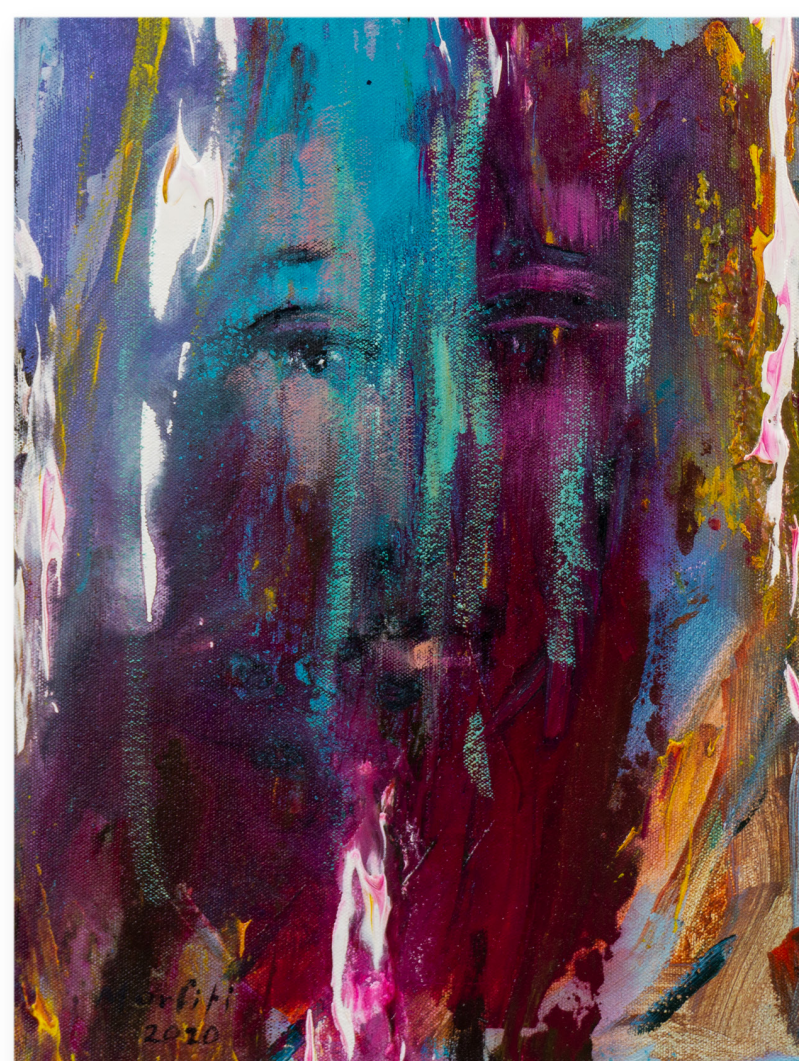

ArkGallery.

FACES

Lockdown 2020

Fear, isolation, uncertainty—the COVID-19 Global Pandemic. Collection of paintings by well-known, established artist Alexandra Kimonides. Painted during Melbourne's 2020 Lockdown—signed with Alex's maiden name, Morfiti. This collection of paintings would be ideal for a corporate office space, or a large open space. 15% of all proceeds will be donated to Beyond Blue. 15 Paintings \$5,850 AUD

No. 1
35 x 45 cm

No. 2
30 x 40.5 cm

No. 3
30.5 x 41 cm

No. 4
30.5 x 41 cm

No. 5
30.5 x 41 cm

No. 6
30.5 x 41 cm

No. 7
30.5 x 40.5 cm

No. 8
30.5 x 40.5 cm

No. 9
30.5 x 40.5 cm

No. 10
30.5 x 40.5 cm

No. 11
30 x 40 cm

No. 12
30.5 x 40.5 cm

No. 13
Size 30.5 x 40.5 cm

No. 14
Size 28 x 35.5 cm

No. 15
Size 30 x 30 cm