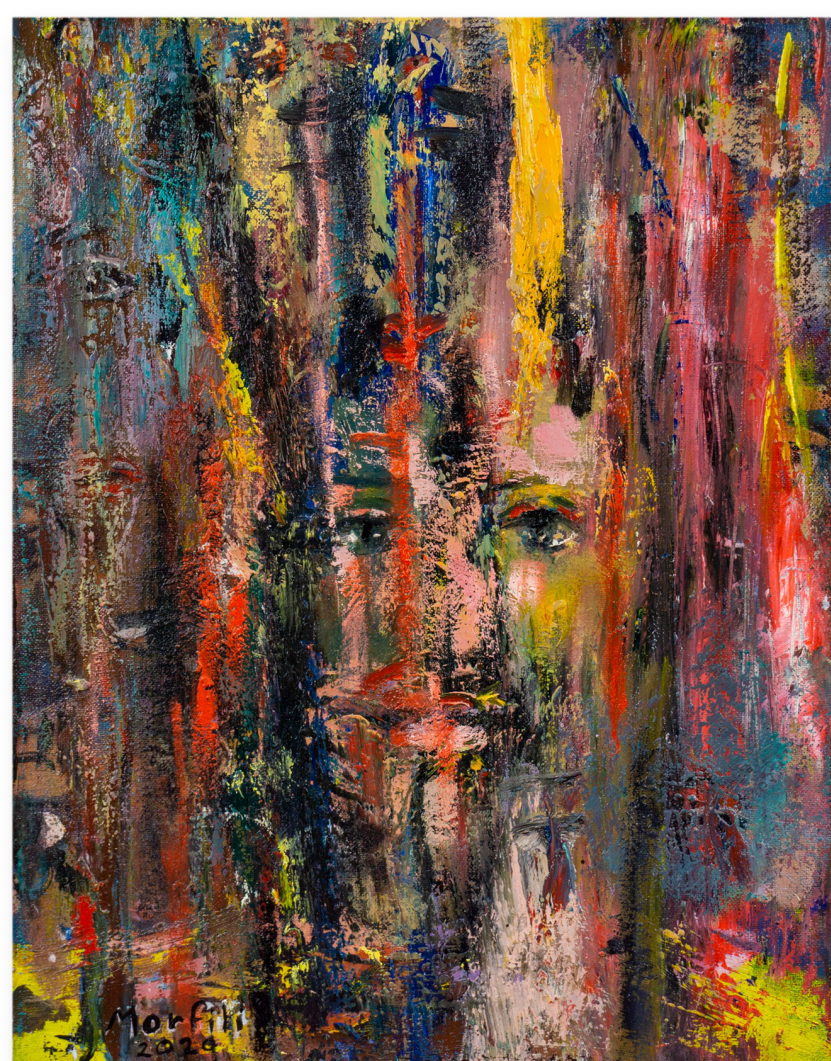

ArkGallery.

FACES

Lockdown 2020

Fear, isolation, uncertainty—the COVID-19 Global Pandemic. Collection of paintings by well-known, established artist Alexandra Kimonides. Painted during Melbourne's 2020 Lockdown—signed with Alex's maiden name, Morfiti. This collection of paintings would be ideal for a corporate office space, or a large open space. 15% of all proceeds will be donated to Beyond Blue. 15 Paintings \$5,850 AUD

No. 1
35 x 45 cm

No. 2
30 x 40.5 cm

No. 3
30.5 x 41 cm

No. 4
30.5 x 41 cm

No. 5
30.5 x 41 cm

No. 6
30.5 x 41 cm

No. 7
30.5 x 40.5 cm

No. 8
30.5 x 40.5 cm

No. 9
30.5 x 40.5 cm

No. 10
30.5 x 40.5 cm

No. 11
30 x 40 cm

No. 12
30.5 x 40.5 cm

No. 13
Size 30.5 x 40.5 cm

No. 14
Size 28 x 35.5 cm

No. 15
Size 30 x 30 cm