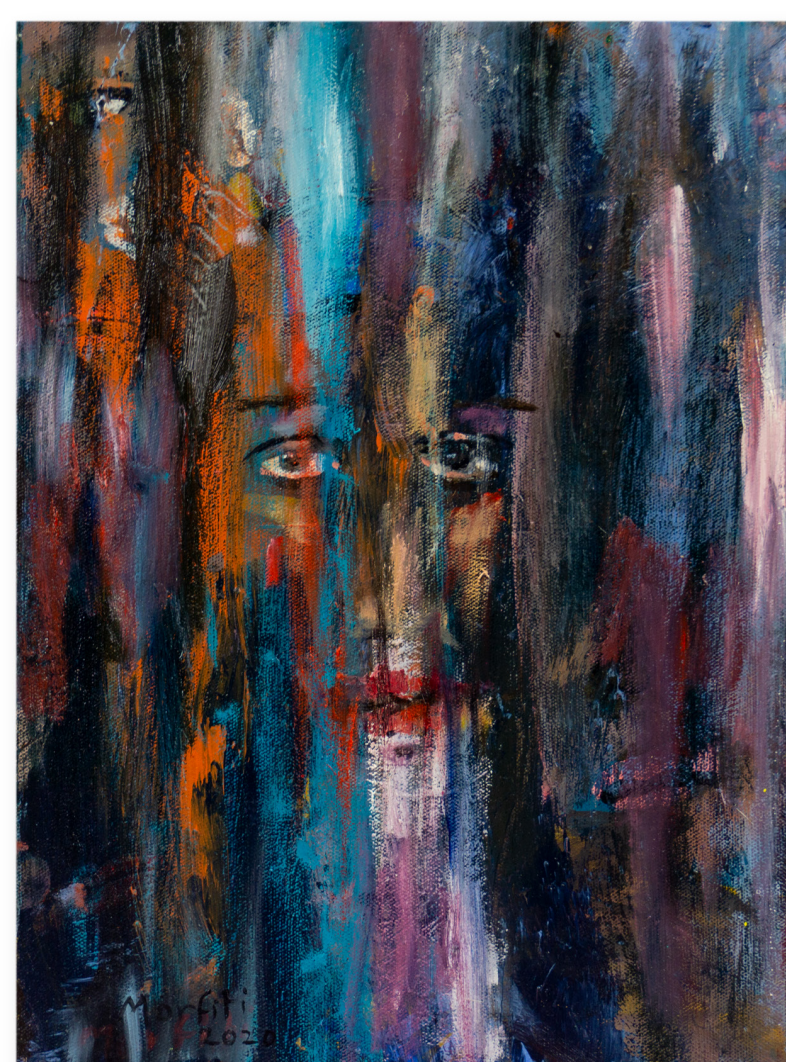

ArkGallery.

FACES

Lockdown 2020

Fear, isolation, uncertainty—the COVID-19 Global Pandemic. Collection of paintings by well-known, established artist Alexandra Kimonides. Painted during Melbourne's 2020 Lockdown—signed with Alex's maiden name, Morfiti. This collection of paintings would be ideal for a corporate office space, or a large open space. 15% of all proceeds will be donated to Beyond Blue. 15 Paintings \$5,850 AUD

No. 1
35 x 45 cm

No. 2
30 x 40.5 cm

No. 3
30.5 x 41 cm

No. 4
30.5 x 41 cm

No. 5
30.5 x 41 cm

No. 6
30.5 x 41 cm

No. 7
30.5 x 40.5 cm

No. 8
30.5 x 40.5 cm

No. 9
30.5 x 40.5 cm

No. 10
30.5 x 40.5 cm

No. 11
30 x 40 cm

No. 12
30.5 x 40.5 cm

No. 13
Size 30.5 x 40.5 cm

No. 14
Size 28 x 35.5 cm

No. 15
Size 30 x 30 cm