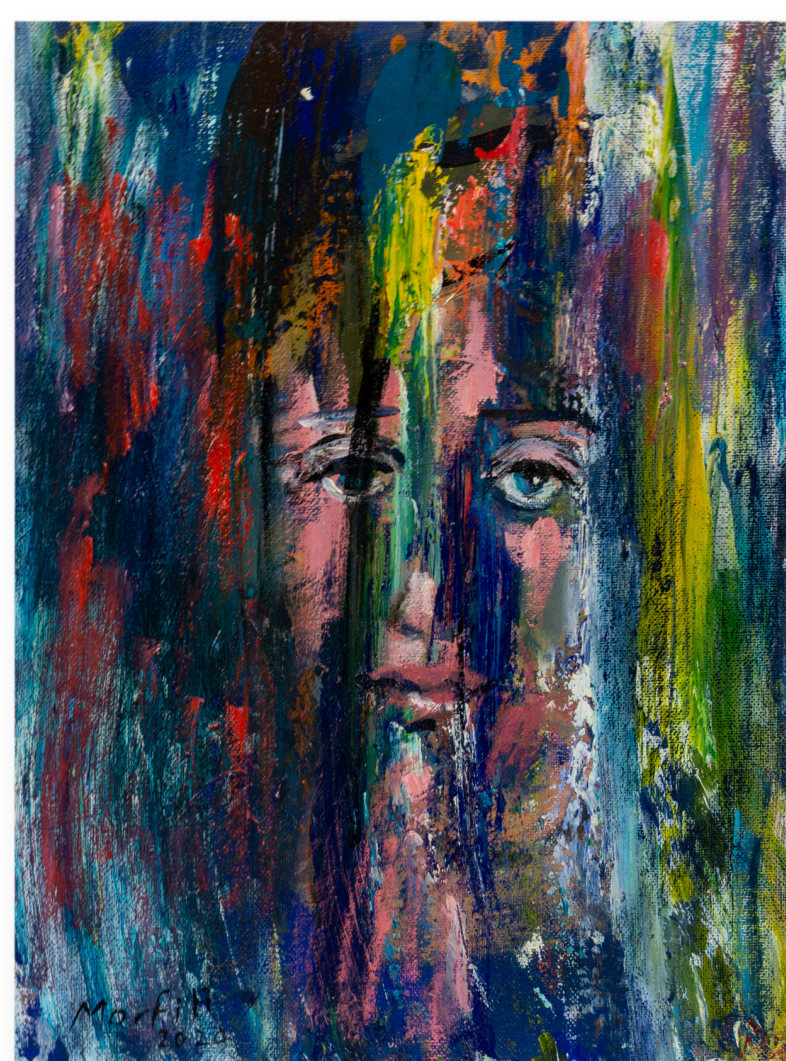

ArkGallery.

FACES

Lockdown 2020

Fear, isolation, uncertainty—the COVID-19 Global Pandemic. Collection of paintings by well-known, established artist Alexandra Kimonides. Painted during Melbourne's 2020 Lockdown—signed with Alex's maiden name, Morfiti. This collection of paintings would be ideal for a corporate office space, or a large open space. 15% of all proceeds will be donated to Beyond Blue. 15 Paintings \$5,850 AUD

No. 1
35 x 45 cm

No. 2
30 x 40.5 cm

No. 3
30.5 x 41 cm

No. 4
30.5 x 41 cm

No. 5
30.5 x 41 cm

No. 6
30.5 x 41 cm

No. 7
30.5 x 40.5 cm

No. 8
30.5 x 40.5 cm

No. 9
30.5 x 40.5 cm

No. 10
30.5 x 40.5 cm

No. 11
30 x 40 cm

No. 12
30.5 x 40.5 cm

No. 13
Size 30.5 x 40.5 cm

No. 14
Size 28 x 35.5 cm

No. 15
Size 30 x 30 cm